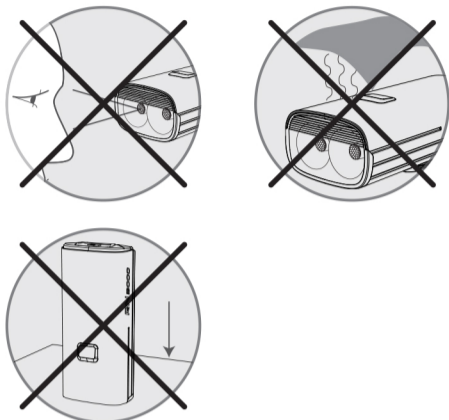

WARNING Varování